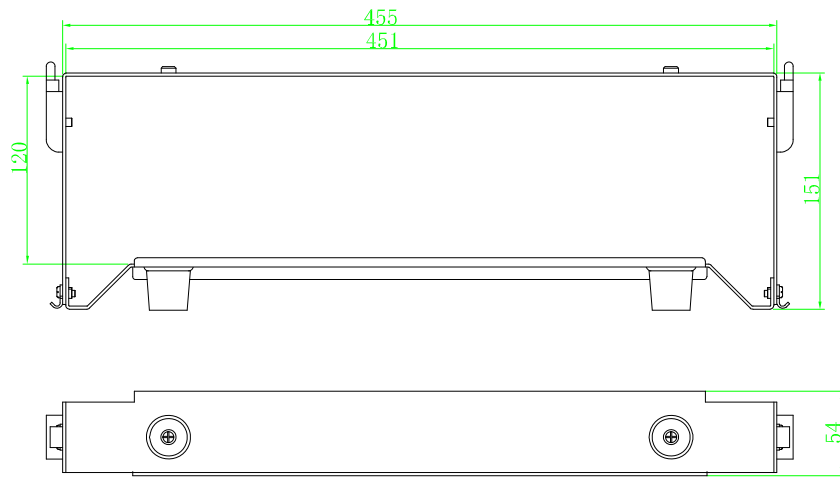

# Dimension

UP5000&US5000-FRONT-BKT

UP5000&US5000-REAR-BKT

# Dimension

UP2500

Pylon Technologies Co., Ltd  
No. 73, Lane 887, Zu Chongzhi Road,  
Zhangjiang Hi-Tech Park  
Pudong, Shanghai  
201203, China

[www.pylontech.com](http://www.pylontech.com)  
[sales@pylontech.com.cn](mailto:sales@pylontech.com.cn)