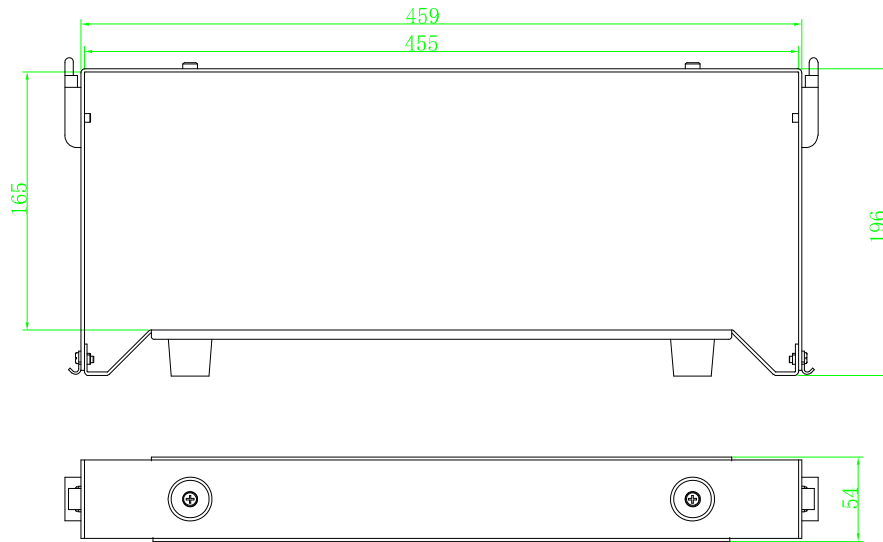

# Dimension

US2000C

US3000C

# Dimension

UP5000&US5000-FRONT-BKT

UP5000&US5000-REAR-BKT