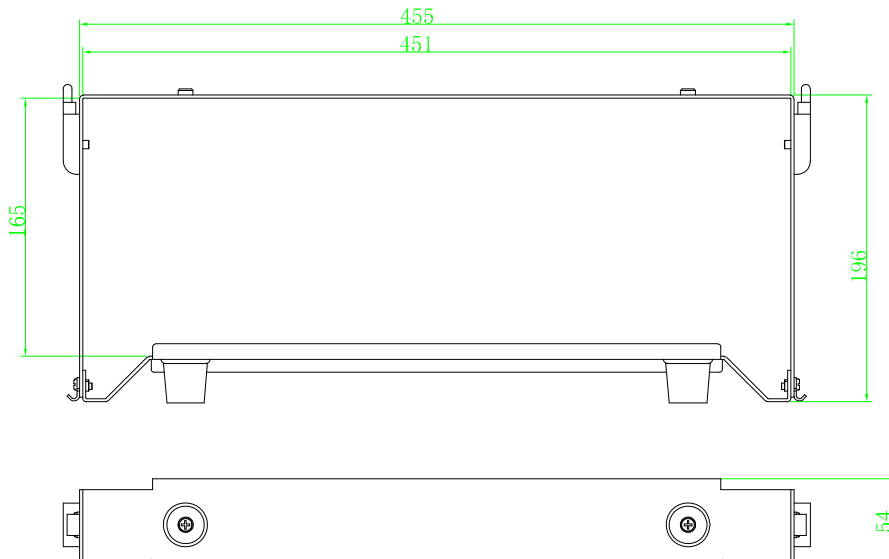

# Dimension

US2000C

US3000C

# Dimension

UP5000&US5000-FRONT-BKT

UP5000&US5000-REAR-BKT