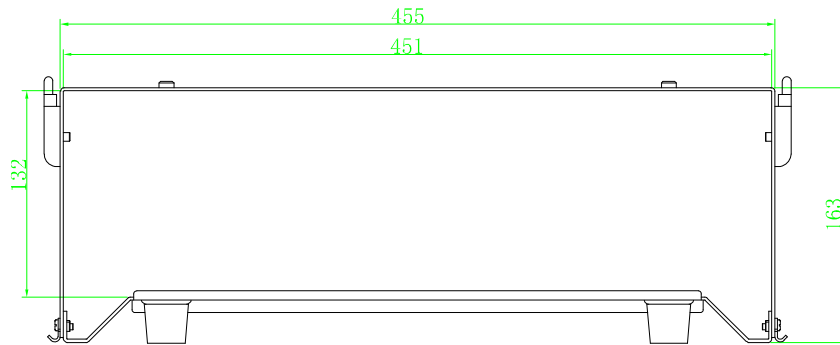

## Vertical installation

Maximum 2 batteries for vertical installation

# Dimension

US2000C

US3000C