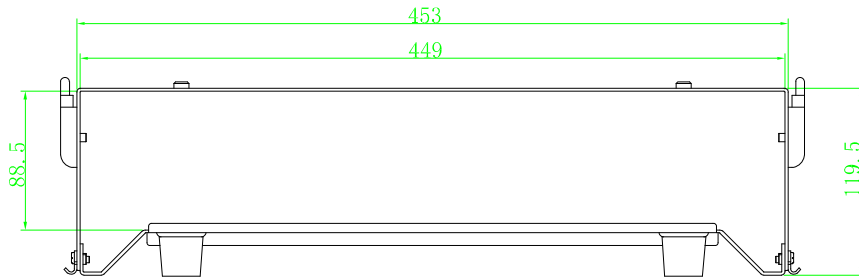

## Horizontal installation

Maximum 4 batteries for Horizontal installation

## Vertical installation

Maximum 2 batteries for vertical installation

# Dimension

US2000C

US3000C