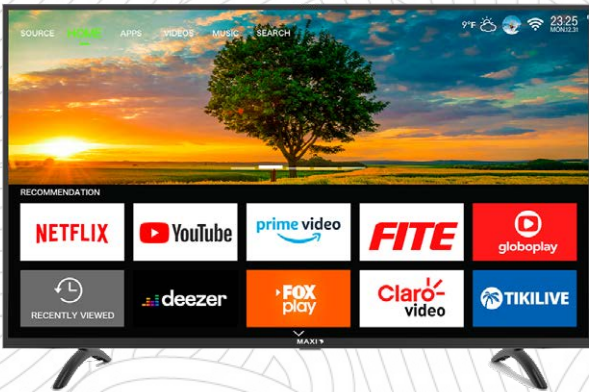

MAXITV42D2010S

- 42" HD SMART TV
- 1920px x 1080px
- Linux Operating System
- High Contrast Ratio
- 2 HDMI, 2 USB, 1 AV
- LAN, WIFI Connection
- Micro Dimming
- App Store
- HD/ LED Display
- Dolby Audio
- NETFLIX - PRIME VIDEO - TIKI LIVE - YOUTUBE
- ATV/ DTV
- Fast Cast (Photo - Music - Video)