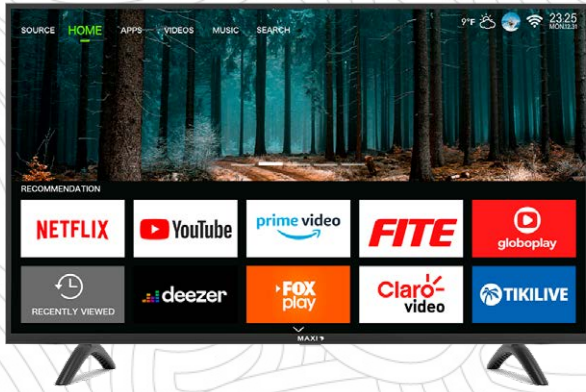

2024 MAXI PRODUCT CATALOGUE

MAXI 

MAXI . BY FOUANI

4K HDR™
ULTRAHD

SMART TV

RICH IN COLOURS | GREAT IMAGE DEPTH | EXPERIENCE CINEMATIC SOUND

MAXITV58D8000

- 58" 4K UHD SMART TV
- 3840px x 2160px
- Android Operating System
- Optical Audio Out
- 3 HDMI, 2 USB, 1 AV
- LAN, WIFI Connection
- Ethernet
- App Store
- MEMC (Better Quality picture)
- AIPQ (Picture Optimizes according to Recognized Content)
- Large Memory (More Fast & Smooth)
- NETFLIX - PRIME VIDEO - TIKI LIVE - YOUTUBE
- Antenna/ DTV
- Fast Cast (Photo - Music - Video)

MAXITV50D2010

- 50" 4K UHD SMART TV
- 3840px x 2160px
- Android Operating System
- Optical Audio Out
- 3 HDMI, 2 USB, 1 AV
- LAN, WIFI Connection
- App Store
- MEMC (Better Quality picture)
- Mobile Input (Easy to enter characters by Mobile Phone)
- Large Memory (More Fast & Smooth)
- NETFLIX - PRIME VIDEO - TIKI LIVE - YOUTUBE
- Antenna/ DTV
- Fast Cast (Photo - Music - Video)